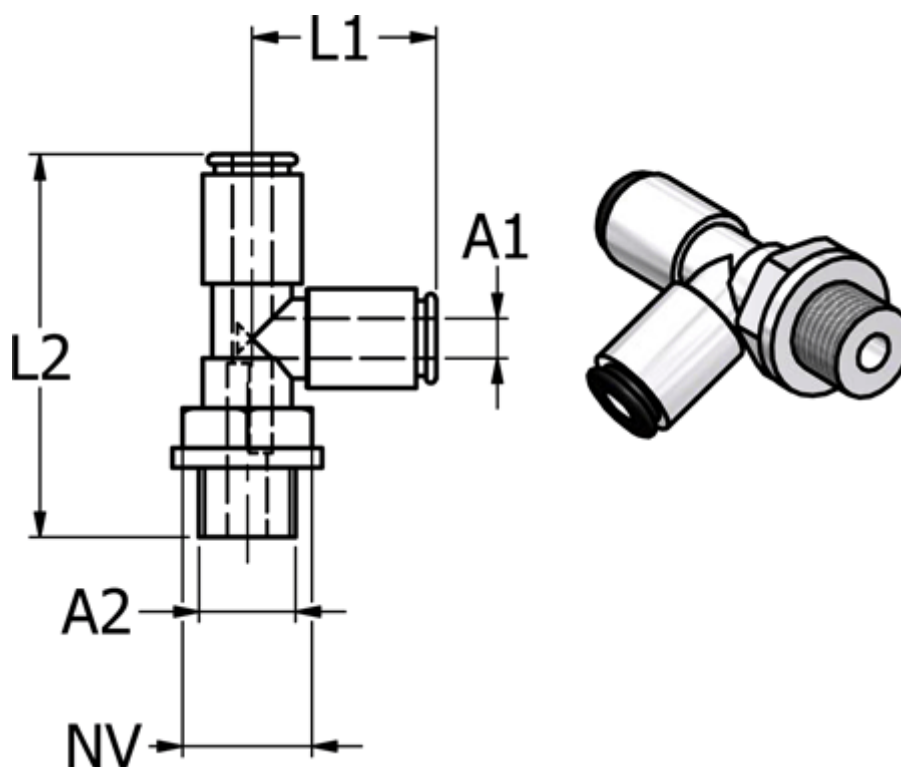

Article number: 58673801410

Description: Metal fitting 738.014-10, Ø10 - G 1/4"  
Tee-connector

## Measures

	=
Ext. Hose diameter A1	= 10
L1	= 27.2
L2	= 49
NV	= 14
Thread A2	= G 1/4"